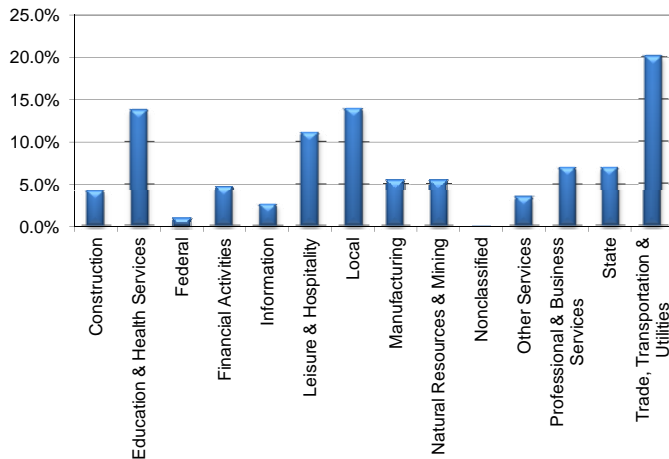

South Plains WDA Industry Composition 2nd Quarter 2011

Total WDA Claims

	Nov-11	Oct-11	Nov-10	OTY
Initial	1,370	897	991	379
Continued	4,212	3,790	3,880	332
Continued Claims for the Week of the 12th				
Continued	1,347	1,396	1,449	-102

Texas Unemployment Insurance Claims Filed

	Nov-11	Oct-11	Nov-10	OTY
Initial	86,141	85,204	85,666	475
Continued	785,704	807,989	887,513	-101,809
Continued Claims for the Week of the 12th				
Continued	170,215	174,199	190,017	-19,802

South Plains WDA Average Weekly Wage

	South Plains	WDA Qtr. Chg.	Texas
2nd Quarter 2011	$681.25	$21.62	$899.79
1st Quarter 2011	$659.63	WDA OTY Chg.	$944.37
2nd Quarter 2010	$662.32	$18.93	$863.86

NAICS Covered Employment Quarterly Data 2nd Quarter 2011

SUPER SECTOR	Employment	Change	
		Quarter	Year
Construction	7,288	368	155
Education & Health Services	23,551	135	594
Federal	1,679	-72	-418
Financial Activities	8,039	-42	-271
Information	4,496	-45	-180
Leisure & Hospitality	19,024	455	621
Local	23,818	-138	339
Manufacturing	9,338	184	174
Natural Resources & Mining	9,257	209	747
Nonclassified	67	3	-3
Other Services	5,955	43	-187
Professional & Business Services	11,953	227	1,202
State	12,020	-69	-68
Trade, Transportation & Utilities	34,372	349	960
TOTAL	170,857	1,607	3,665