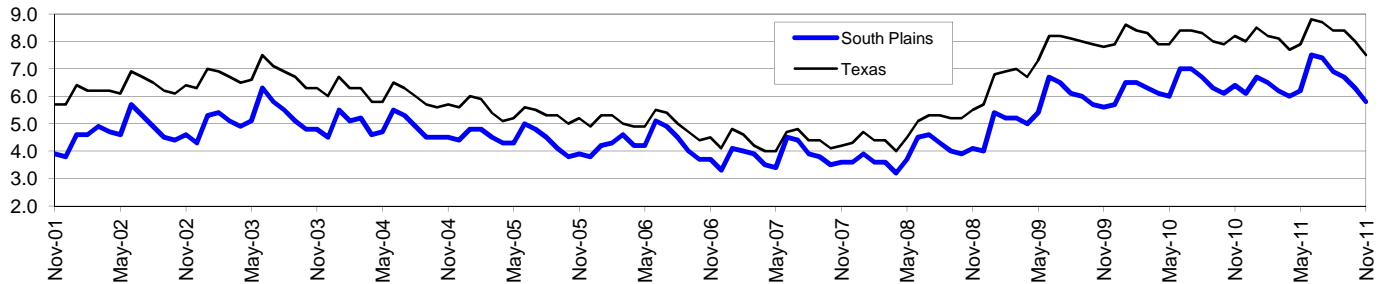

South Plains Workforce Development Area*

November 2011

South Plains WDA					Texas				
	CLF	Employed	Unemployed	Rate		CLF	Employed	Unemployed	Rate
Nov-11	213,005	200,696	12,309	5.8	Nov-11	12,344,777	11,423,828	920,949	7.5
Oct-11	211,782	198,421	13,361	6.3	Oct-11	12,366,963	11,378,368	988,595	8.0
Nov-10	208,252	194,939	13,313	6.4	Nov-10	12,212,305	11,207,071	1,005,234	8.2

Historical Unemployment Rates