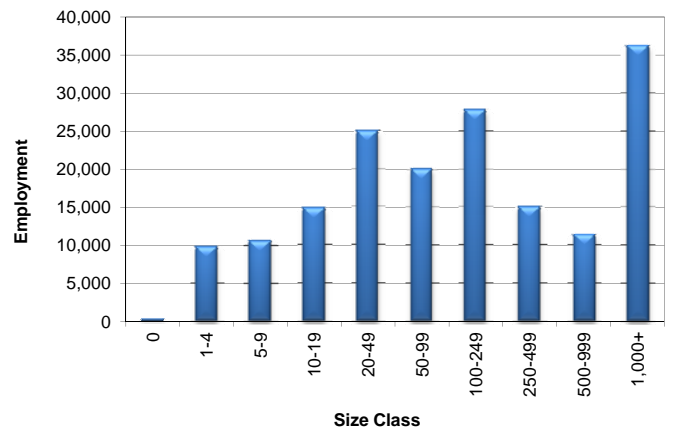

Size Class Employment Composition 2nd Quarter 2011

*Counties in WDA: Bailey, Cochran, Crosby, Dickens, Floyd, Garza, Hale, Hockley, King, Lamb, Lubbock, Lynn, Motley, Terry, & Yoakum