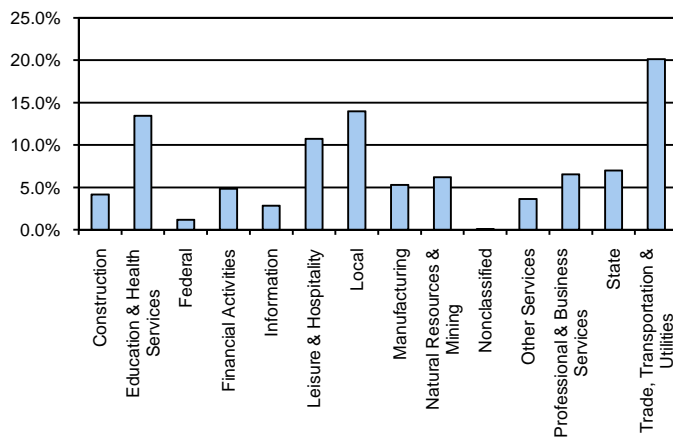

South Plains WDA Industry Composition 4th Quarter 2009

Total WDA Claims

	Jun-10	May-10	Jun-09	OTY
Initial	2,191	1,258	1,921	270
Continued	7,114	4,975	8,464	-1,350
Continued Claims for the Week of the 12th				
Continued	2,187	1,648	2,878	-691

Texas Unemployment Insurance Claims Filed

	Jun-10	May-10	Jun-09	OTY
Initial	103,018	88,051	120,940	-17,922
Continued	994,447	1,004,012	1,389,112	-394,665
Continued Claims for the Week of the 12th				
Continued	221,742	217,016	313,537	-91,795

South Plains WDA Average Weekly Wage

	South Plains	WDA Qtr. Chg.	Texas
4th Quarter 2009	$703.07	$72.41	$943.97
3rd Quarter 2009	$630.66	WDA OTY Chg.	$844.86
4th Quarter 2008	$694.81	$8.26	$932.81

NAICS Covered Employment Quarterly Data 4th Quarter 2009

SUPER SECTOR	Employment	Change	
		Quarter	Year
Construction	7,146	-257	-413
Education & Health Services	23,043	-71	416
Federal	1,978	305	177
Financial Activities	8,295	-60	-296
Information	4,869	27	-682
Leisure & Hospitality	18,355	-600	-702
Local	23,909	1,108	1,183
Manufacturing	9,085	-46	-366
Natural Resources & Mining	10,619	1,419	-533
Nonclassified	139	27	79
Other Services	6,177	7	241
Professional & Business Services	11,211	207	-1,056
State	11,950	438	181
Trade, Transportation & Utilities	34,486	882	-946
TOTAL	171,262	3,386	-2,717