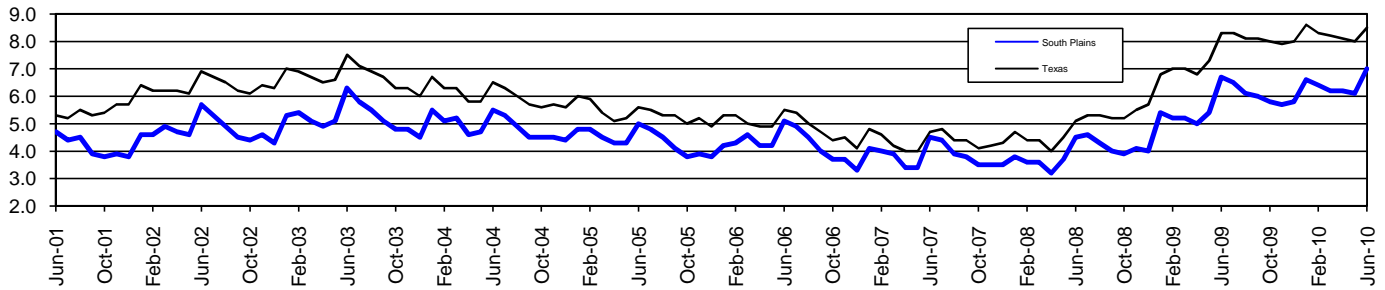

# South Plains Workforce Development Area\*

June 2010

South Plains WDA					Texas				
	CLF	Employed	Unemployed	Rate		CLF	Employed	Unemployed	Rate
<b>Jun-10</b>	210,614	195,925	14,689	7.0	<b>Jun-10</b>	12,176,593	11,136,625	1,039,968	8.5
<b>May-10</b>	209,935	197,196	12,739	6.1	<b>May-10</b>	12,161,678	11,186,860	974,818	8.0
<b>Jun-09</b>	208,595	194,702	13,893	6.7	<b>Jun-09</b>	12,029,113	11,033,309	995,804	8.3

### Historical Unemployment Rates