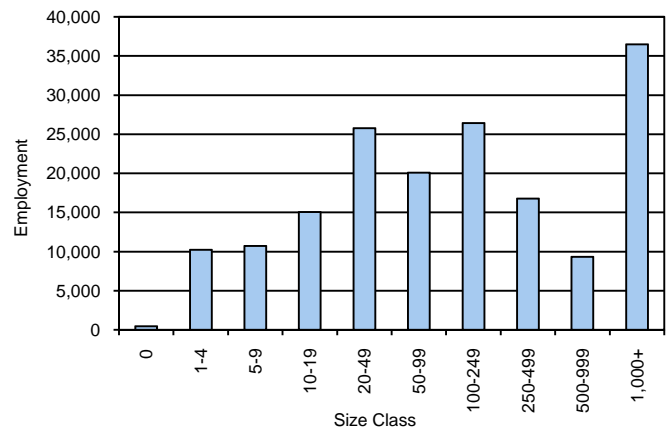

Size Class Employment Composition 4th Quarter 2009

*Counties in WDA: Bailey, Cochran, Crosby, Dickens, Floyd, Garza, Hale, Hockley, King, Lamb, Lubbock, Lynn, Motley, Terry, & Yoakum